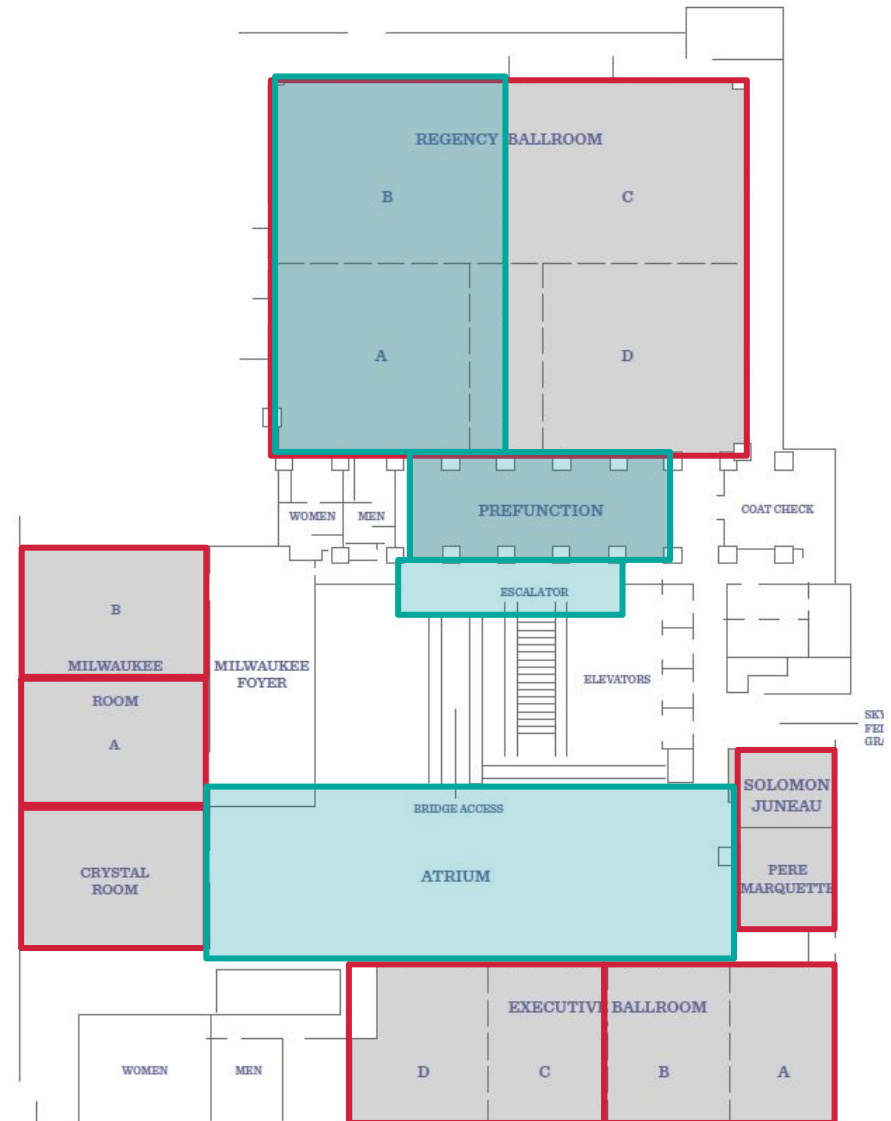

AMM-WFM 2022 Joint Conference
Virtual July 19 + In-Person July 20-23
Milwaukee, WI

2022 EXHIBITORS

In-Person Venue - Hyatt Regency Milwaukee

2nd Floor Conference Areas

Receptions/Networking/Exhibits:

- Atrium
- Regency Ballroom A/B
- Regency Ballroom Pre-function Space

Registration:

- Solomon Juneau
- Pere Marquette

General Sessions:

- Regency Ballroom C/D

Breakout Sessions:

- Milwaukee A
- Milwaukee B
- Executive A/B
- Executive C/D

**Breakout sessions will also take place on the 1st Floor.*

Wisconsin Showcase:

- Crystal Room

- Conference Areas
- Exhibit Locations

In-Person Exhibits

2nd Floor Atrium and Executive Room C/D Booth Spaces

Reserved

Available
10x10 Booth Spaces

Available
Tabletop Only Spaces

In-Person Exhibits

2nd Floor Regency Ballroom & Pre-Function Booth Spaces

-  Reserved
-  Available
10x10 Booth Spaces
-  Available
Tabletop Only Spaces

Exhibitor List

Booth #	Company/Organization	Contact	Website
Atrium			
101	Guardian Fine Art Services	Christine Anderson	guardianfineart.com
102	Tour-Mate Systems	Aaron Cincinatus	tourmate.com
103	Curate One	Dan Jecha	curateone.com
104	Center for Collections Care, Beloit College	Nicolette Meister	beloit.edu
105	Bluewater Studios	Erich Zuern	bluewater.studio
106	Association of Midwest Museums	Charity Counts	midwestmuseums.org
107	MBA Design and Display	John Peterson	mba-usa.com
108	Upland Exhibits	Jocelyn Wilkinson	uplandexhibits.com
109	Conserv	Claire Winfield	conserv.io
110	Solid Light Inc.	Jamie Glavic	solidlight-inc.com
111	Museum Explorer	Rich Faron	museumexplorer.com
112	Split Rock Studios	Colin Cook	splitrockstudios.com
113	HUB International	Eric Dougal	hubinternational.com
114	CatalogIt	Dan Rael	catalogit.app