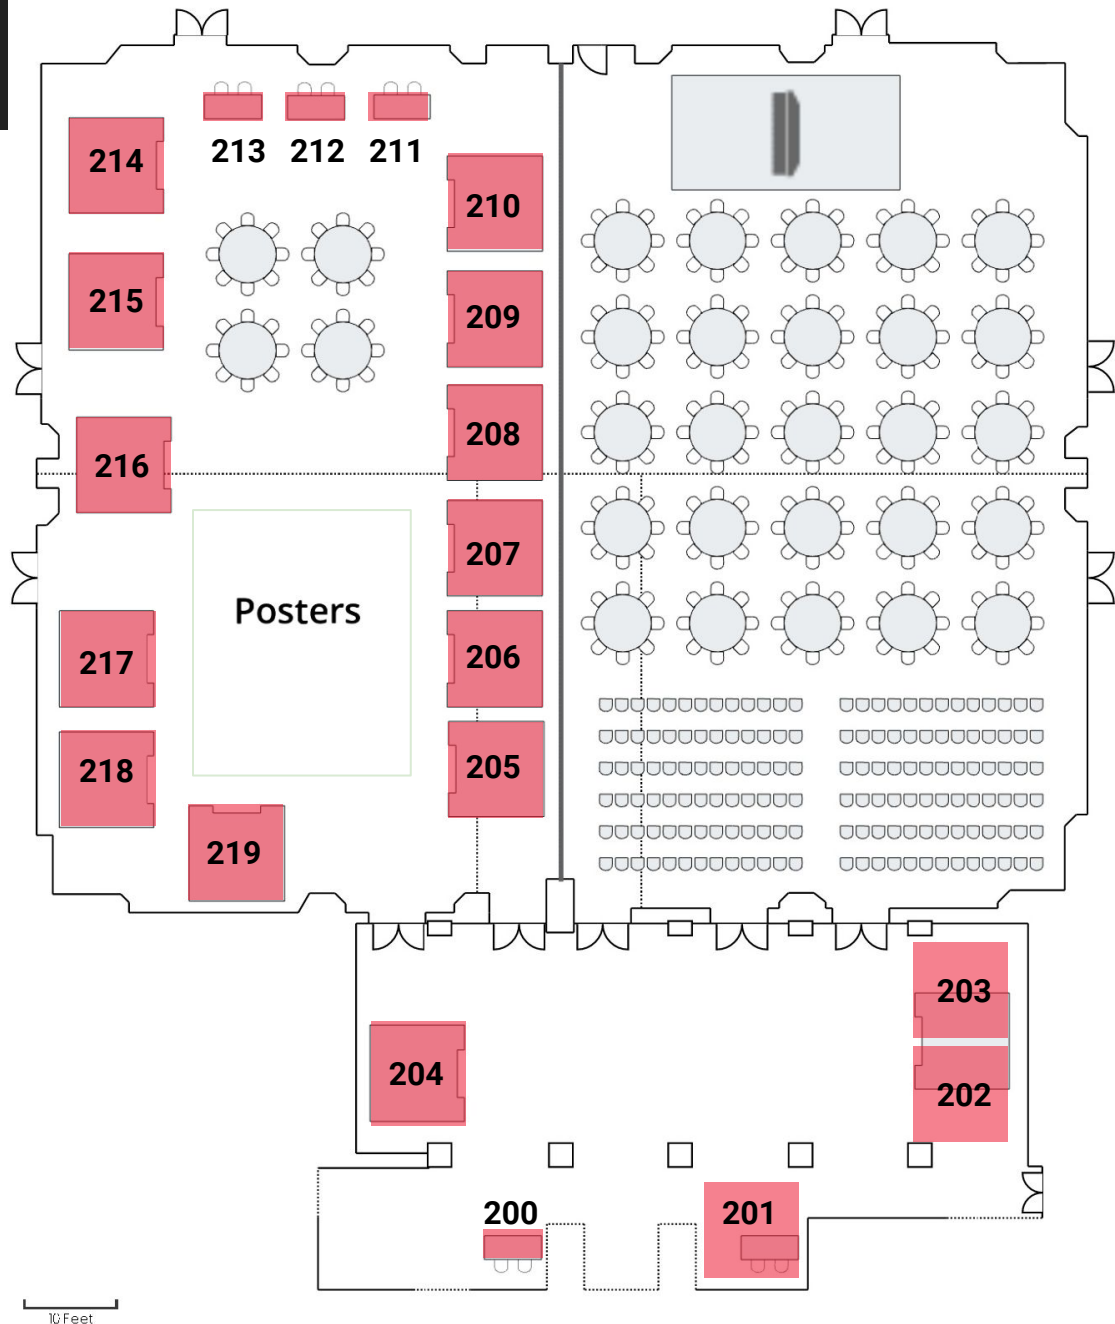

Registration:

- Solomon Juneau
- Pere Marquette

General Sessions:

- Regency Ballroom C/D

Breakout Sessions:

- Milwaukee A
- Milwaukee B
- Executive A/B
- Executive C/D

**Breakout sessions will also take place on the 1st Floor.*

Wisconsin Showcase:

- Crystal Room

- Conference Areas
- Exhibit Locations

In-Person Exhibits

2nd Floor Atrium and Executive Room C/D Booth Spaces

Reserved

Available
10x10 Booth Spaces

Available
Tabletop Only Spaces

In-Person Exhibits

2nd Floor Regency Ballroom & Pre-Function Booth Spaces

-  Reserved
-  Available
10x10 Booth Spaces
-  Available
Tabletop Only Spaces

Exhibitor List

Booth #	Company/Organization	Contact	Website
Atrium			
101	Guardian Fine Art Services	Christine Anderson	guardianfineart.com
102	Tour-Mate Systems	Aaron Cincinatus	tourmate.com
103	Curate One	Dan Jecha	curateone.com
104	Center for Collections Care, Beloit College	Nicolette Meister	beloit.edu
105	Bluewater Studios	Erich Zuern	bluewater.studio
106	Association of Midwest Museums	Charity Counts	midwestmuseums.org
107	MBA Design and Display	John Peterson	mba-usa.com
108	Upland Exhibits	Jocelyn Wilkinson	uplandexhibits.com
109	Conserv	Claire Winfield	conserv.io
110	Solid Light Inc.	Jamie Glavic	solidlight-inc.com
111	Museum Explorer	Rich Faron	museumexplorer.com
112	Split Rock Studios	Colin Cook	splitrockstudios.com
113	HUB International	Eric Dougal	hubinternational.com
114	CatalogIt	Dan Rael	catalogit.app