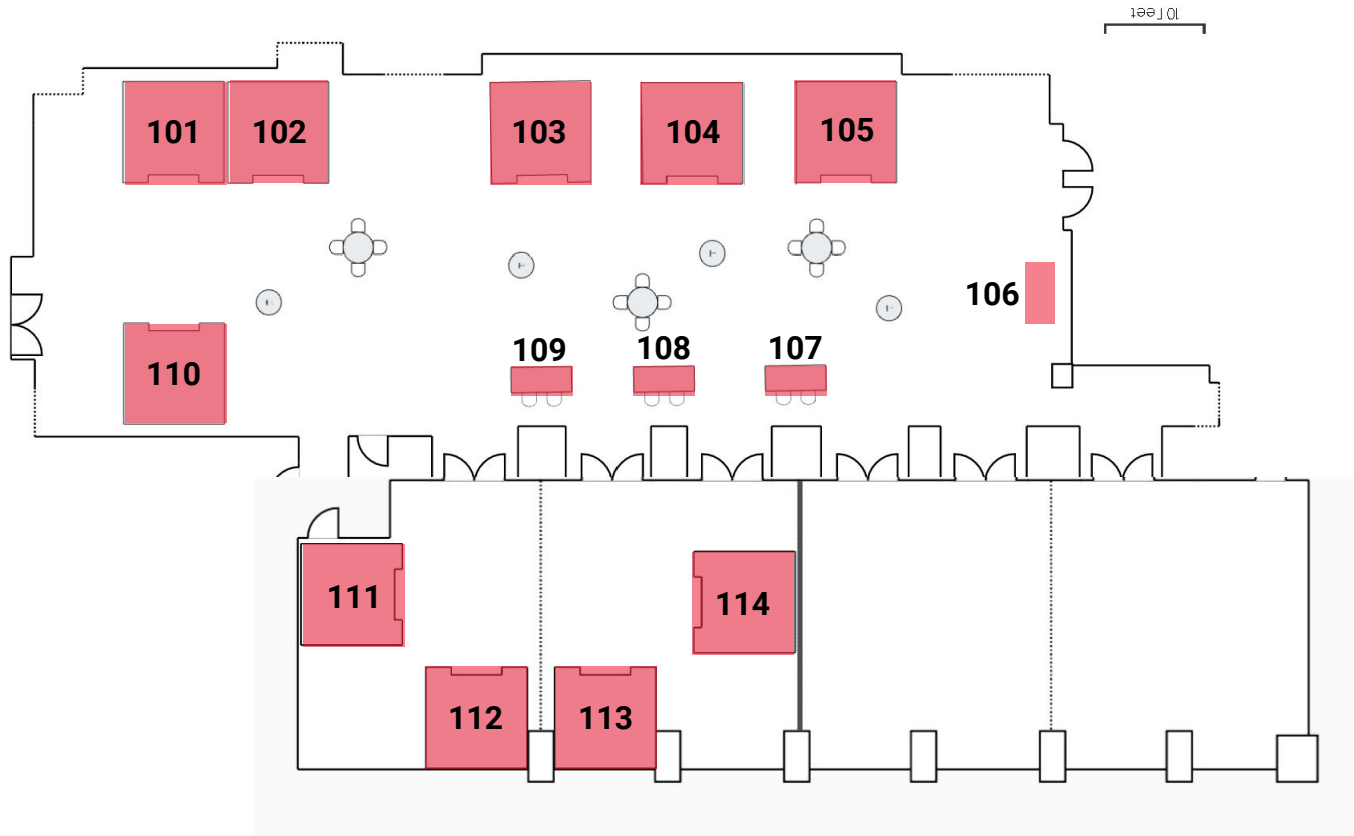

Registration:

- Solomon Juneau
- Pere Marquette

General Sessions:

- Regency Ballroom C/D

Breakout Sessions:

- Milwaukee A
- Milwaukee B
- Executive A/B
- Executive C/D

**Breakout sessions will also take place on the 1st Floor.*

Wisconsin Showcase:

- Crystal Room

- Conference Areas
- Exhibit Locations

In-Person Exhibits

2nd Floor Atrium and Executive Room C/D Booth Spaces

Reserved

Available
10x10 Booth Spaces

Available
Tabletop Only Spaces

In-Person Exhibits

2nd Floor Regency Ballroom & Pre-Function Booth Spaces

-  Reserved
-  Available
10x10 Booth Spaces
-  Available
Tabletop Only Spaces

Exhibitor List

Booth #	Company/Organization	Contact	Website
Atrium			
101	Guardian Fine Art Services	Christine Anderson	guardianfineart.com
102	Tour-Mate Systems	Aaron Cincinatus	tourmate.com
103	Curate One	Dan Jecha	curateone.com
104	Center for Collections Care, Beloit College	Nicolette Meister	beloit.edu
105	Bluewater Studios	Erich Zuern	bluewater.studio
106	Association of Midwest Museums	Charity Counts	midwestmuseums.org
107	MBA Design and Display	John Peterson	mba-usa.com
108	Upland Exhibits	Jocelyn Wilkinson	uplandexhibits.com
109	Conserv	Claire Winfield	conserv.io
110	Solid Light Inc.	Jamie Glavic	solidlight-inc.com
111	Museum Explorer	Rich Faron	museumexplorer.com
112	Split Rock Studios	Colin Cook	splitrockstudios.com
113	HUB International	Eric Dougal	hubinternational.com
114	CatalogIt	Dan Rael	catalogit.app