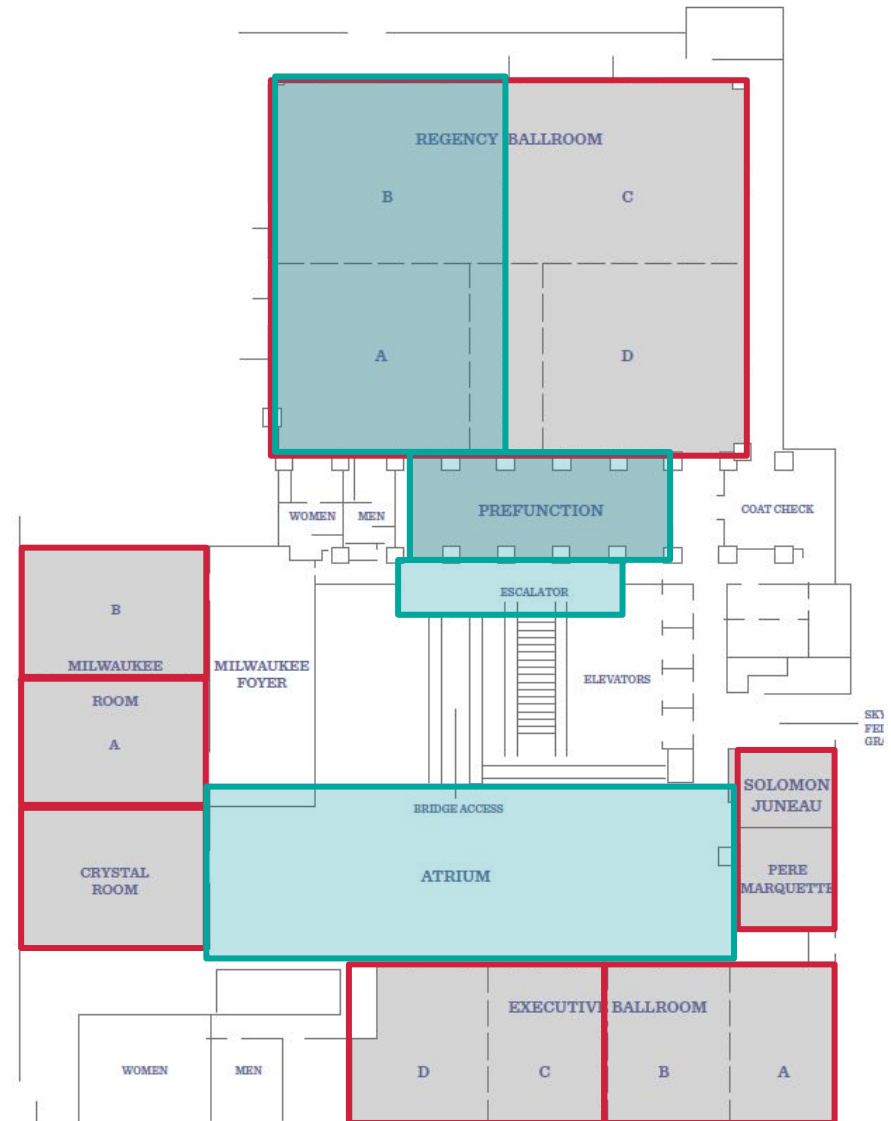

AMM-WFM 2022 Joint Conference
Virtual July 19 + In-Person July 20-23
Milwaukee, WI

2022 EXHIBITORS

In-Person Venue - Hyatt Regency Milwaukee

2nd Floor Conference Areas

Receptions/Networking/Exhibits:

- Atrium
- Regency Ballroom A/B
- Regency Ballroom Pre-function Space

Registration:

- Solomon Juneau
- Pere Marquette

General Sessions:

- Regency Ballroom C/D

Breakout Sessions:

- Milwaukee A
- Milwaukee B
- Executive A/B
- Executive C/D

*Breakout sessions will also take place on the 1st Floor.

Wisconsin Showcase:

- Crystal Room

- Conference Areas
- Exhibit Locations

In-Person Exhibits

2nd Floor Atrium and Executive Room C/D Booth Spaces

Reserved

Available
10x10 Booth Spaces

Available
Tabletop Only Spaces

In-Person Exhibits

2nd Floor Regency Ballroom & Pre-Function Booth Spaces

-  Reserved
-  Available
10x10 Booth Spaces
-  Available
Tabletop Only Spaces

Exhibitor List

Booth #	Company/Organization	Contact	Website
Atrium			
101	Guardian Fine Art Services	Christine Anderson	guardianfineart.com
102	Tour-Mate Systems	Aaron Cincinatus	tourmate.com
103	Curate One	Dan Jecha	curateone.com
104	Center for Collections Care, Beloit College	Nicolette Meister	beloit.edu
105	Bluewater Studios	Erich Zuern	bluewater.studio
106	Association of Midwest Museums	Charity Counts	midwestmuseums.org
107	MBA Design and Display	John Peterson	mba-usa.com
108	Upland Exhibits	Jocelyn Wilkinson	uplandexhibits.com
109	Conserv	Claire Winfield	conserv.io
110	Solid Light Inc.	Jamie Glavic	solidlight-inc.com
111	Museum Explorer	Rich Faron	museumexplorer.com
112	Split Rock Studios	Colin Cook	splitrockstudios.com
113	HUB International	Eric Dougal	hubinternational.com
114	CatalogIt	Dan Rael	catalogit.app
115	JW Croft Consulting Group	Jim Croft	jwcroftconsulting.com