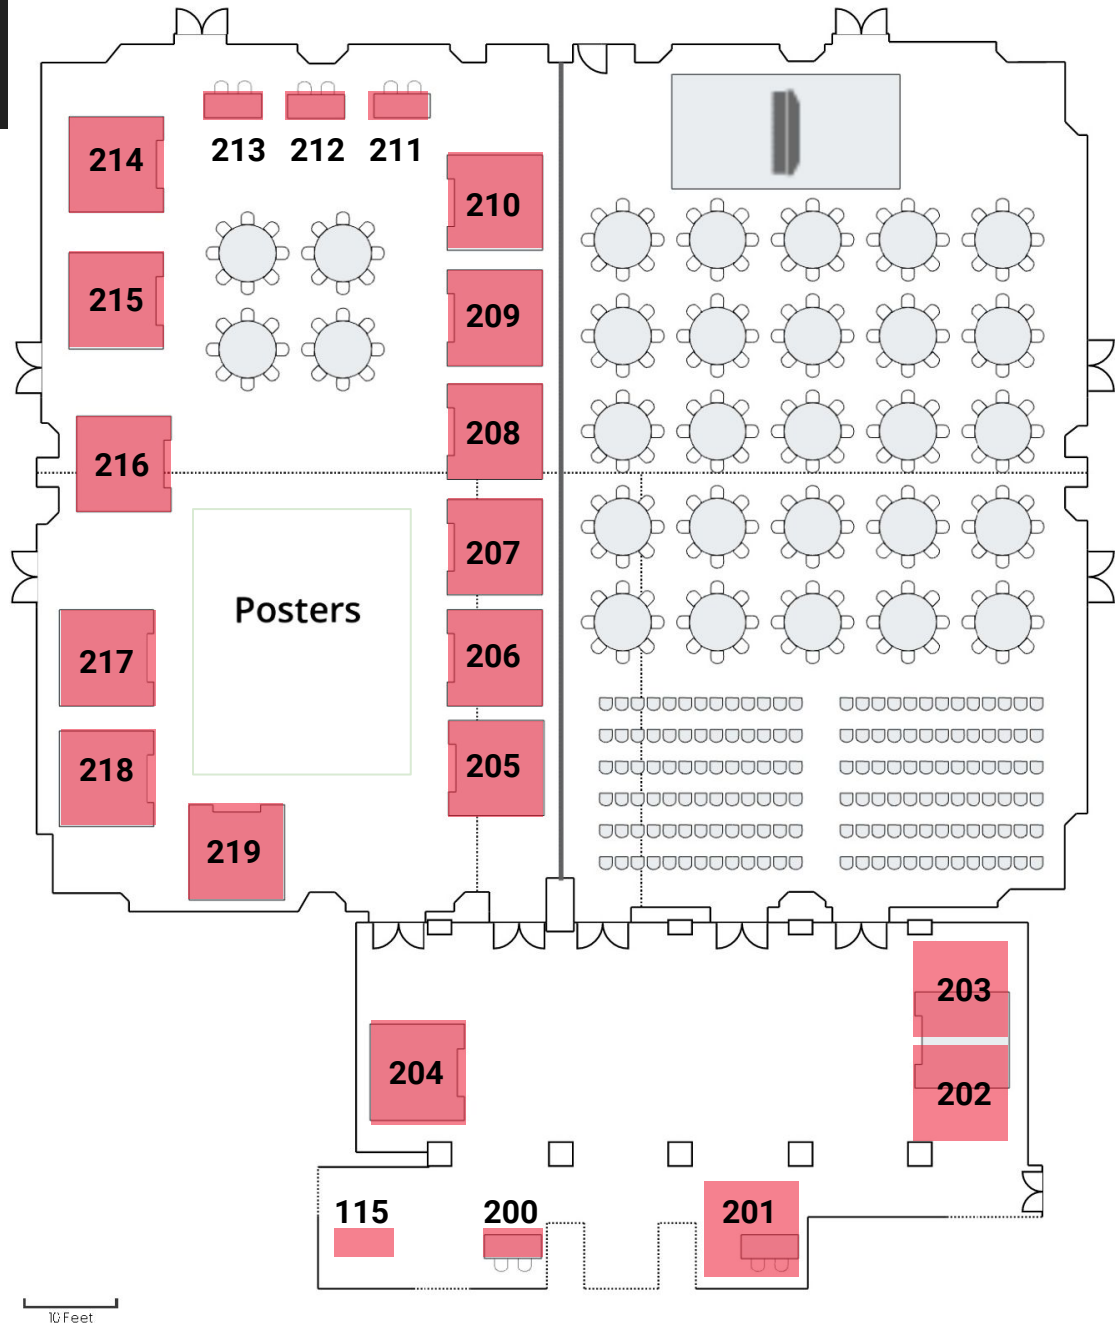

Registration:

- Solomon Juneau
- Pere Marquette

General Sessions:

- Regency Ballroom C/D

Breakout Sessions:

- Milwaukee A
- Milwaukee B
- Executive A/B
- Executive C/D

*Breakout sessions will also take place on the 1st Floor.

Wisconsin Showcase:

- Crystal Room

- Conference Areas
- Exhibit Locations

In-Person Exhibits

2nd Floor Atrium and Executive Room C/D Booth Spaces

Reserved

Available
10x10 Booth Spaces

Available
Tabletop Only Spaces

In-Person Exhibits

2nd Floor Regency Ballroom & Pre-Function Booth Spaces

-  Reserved
-  Available
10x10 Booth Spaces
-  Available
Tabletop Only Spaces

Exhibitor List

Booth #	Company/Organization	Contact	Website
Atrium			
101	Guardian Fine Art Services	Christine Anderson	guardianfineart.com
102	Tour-Mate Systems	Aaron Cincinatus	tourmate.com
103	Curate One	Dan Jecha	curateone.com
104	Center for Collections Care, Beloit College	Nicolette Meister	beloit.edu
105	Bluewater Studios	Erich Zuern	bluewater.studio
106	Association of Midwest Museums	Charity Counts	midwestmuseums.org
107	MBA Design and Display	John Peterson	mba-usa.com
108	Upland Exhibits	Jocelyn Wilkinson	uplandexhibits.com
109	Conserv	Claire Winfield	conserv.io
110	Solid Light Inc.	Jamie Glavic	solidlight-inc.com
111	Museum Explorer	Rich Faron	museumexplorer.com
112	Split Rock Studios	Colin Cook	splitrockstudios.com
113	HUB International	Eric Dougal	hubinternational.com
114	CatalogIt	Dan Rael	catalogit.app
115	JW Croft Consulting Group	Jim Croft	jwcroftconsulting.com