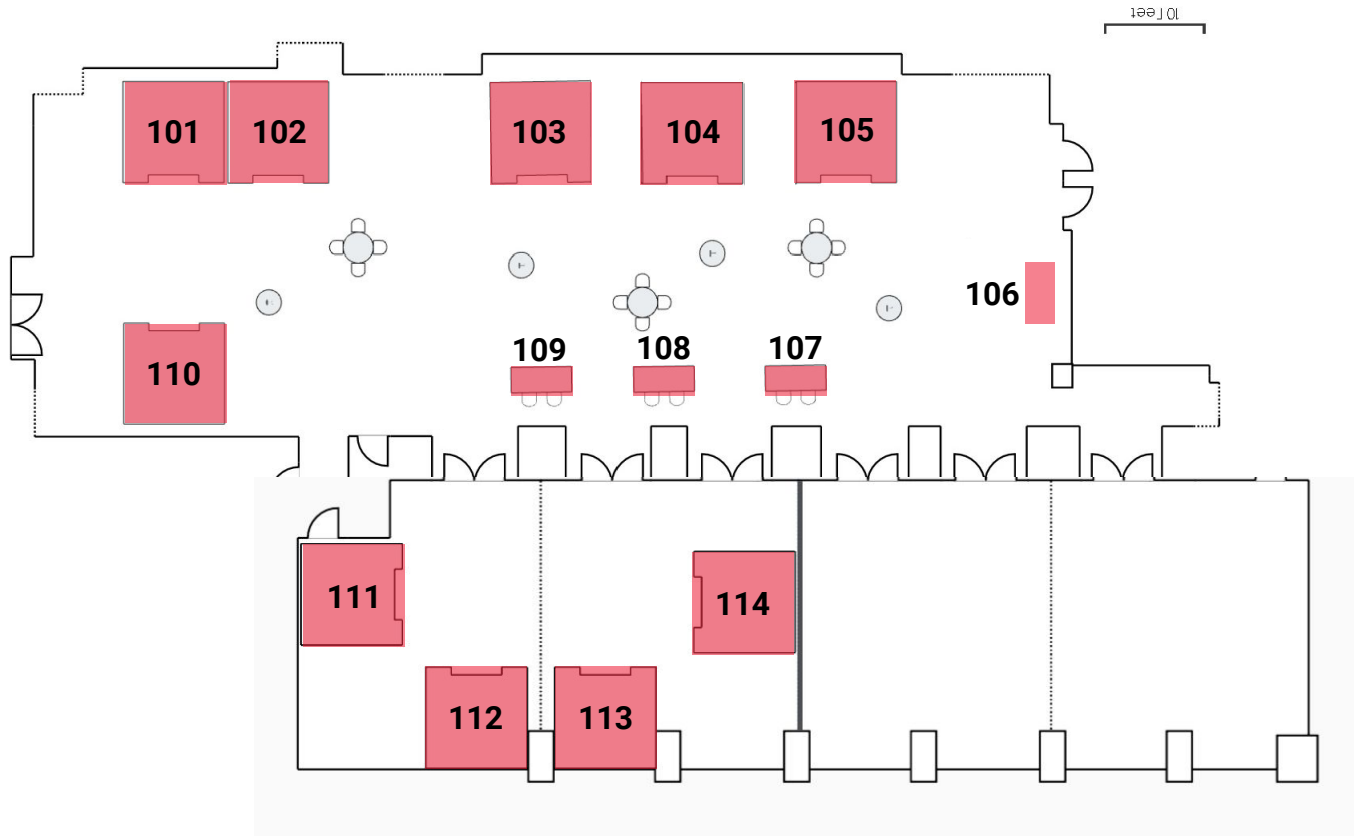

Registration:

- Solomon Juneau
- Pere Marquette

General Sessions:

- Regency Ballroom C/D

Breakout Sessions:

- Milwaukee A
- Milwaukee B
- Executive A/B
- Executive C/D

*Breakout sessions will also take place on the 1st Floor.

Wisconsin Showcase:

- Crystal Room

- Conference Areas
- Exhibit Locations

In-Person Exhibits

2nd Floor Atrium and Executive Room C/D Booth Spaces

Reserved

Available
10x10 Booth Spaces

Available
Tabletop Only Spaces

In-Person Exhibits

2nd Floor Regency Ballroom & Pre-Function Booth Spaces

-  Reserved
-  Available
10x10 Booth Spaces
-  Available
Tabletop Only Spaces

Exhibitor List

Booth #	Company/Organization	Contact	Website
Atrium			
101	Guardian Fine Art Services	Christine Anderson	guardianfineart.com
102	Tour-Mate Systems	Aaron Cincinatus	tourmate.com
103	Curate One	Dan Jecha	curateone.com
104	Center for Collections Care, Beloit College	Nicolette Meister	beloit.edu
105	Bluewater Studios	Erich Zuern	bluewater.studio
106	Association of Midwest Museums	Charity Counts	midwestmuseums.org
107	MBA Design and Display	John Peterson	mba-usa.com
108	Upland Exhibits	Jocelyn Wilkinson	uplandexhibits.com
109	Conserv	Claire Winfield	conserv.io
110	Solid Light Inc.	Jamie Glavic	solidlight-inc.com
111	Museum Explorer	Rich Faron	museumexplorer.com
112	Split Rock Studios	Colin Cook	splitrockstudios.com
113	HUB International	Eric Dougal	hubinternational.com
114	CatalogIt	Dan Rael	catalogit.app
115	JW Croft Consulting Group	Jim Croft	jwcroftconsulting.com