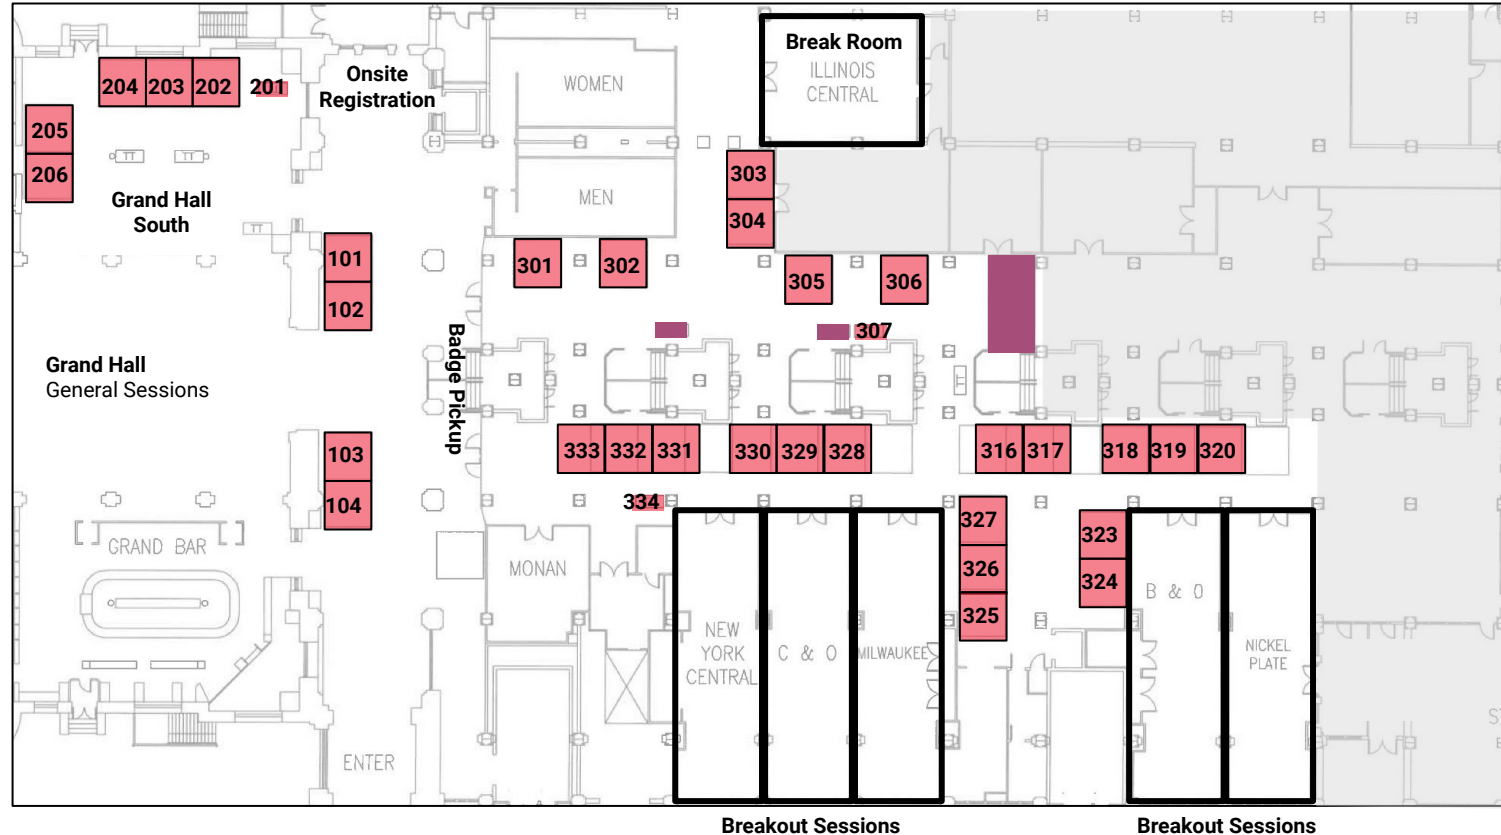

Union Station Exhibitor Locations

Reserved/
Other

Available 10x10 Spaces

Available Tabletop Only Spaces

Exhibitor List 2023

Booth #	Company/Organization	Contact	Website
Grand Hall Pre-Function / Registration Area			
101	ASH Interactive/Midwest Virtual Experiences	Pete Brown	midwestvirtualexp.com
102	SAQA Global Exhibitions	William Reker	saqa.art
103	Museum EXP	Cynthia Brown	museumexp.com
104	Solid Light	Jamie Glavic	solidlight-inc.com
Grand Hall South			
201	Association of Indiana Museums	Elizabeth Bostelman	inmuseums.org
202	Engberg Anderson Architects	Michelle Peterson	engberganderson.com
203	CatalogIt	Dan Rael	catalogit.app
204	Split Rock Studios	James Tordoff	splitrockstudios.com
205	Taylor Studios	Brant Hendricks	taylorstudios.com
206	Museum Explorer	Rich Faron	museumexplorer.com